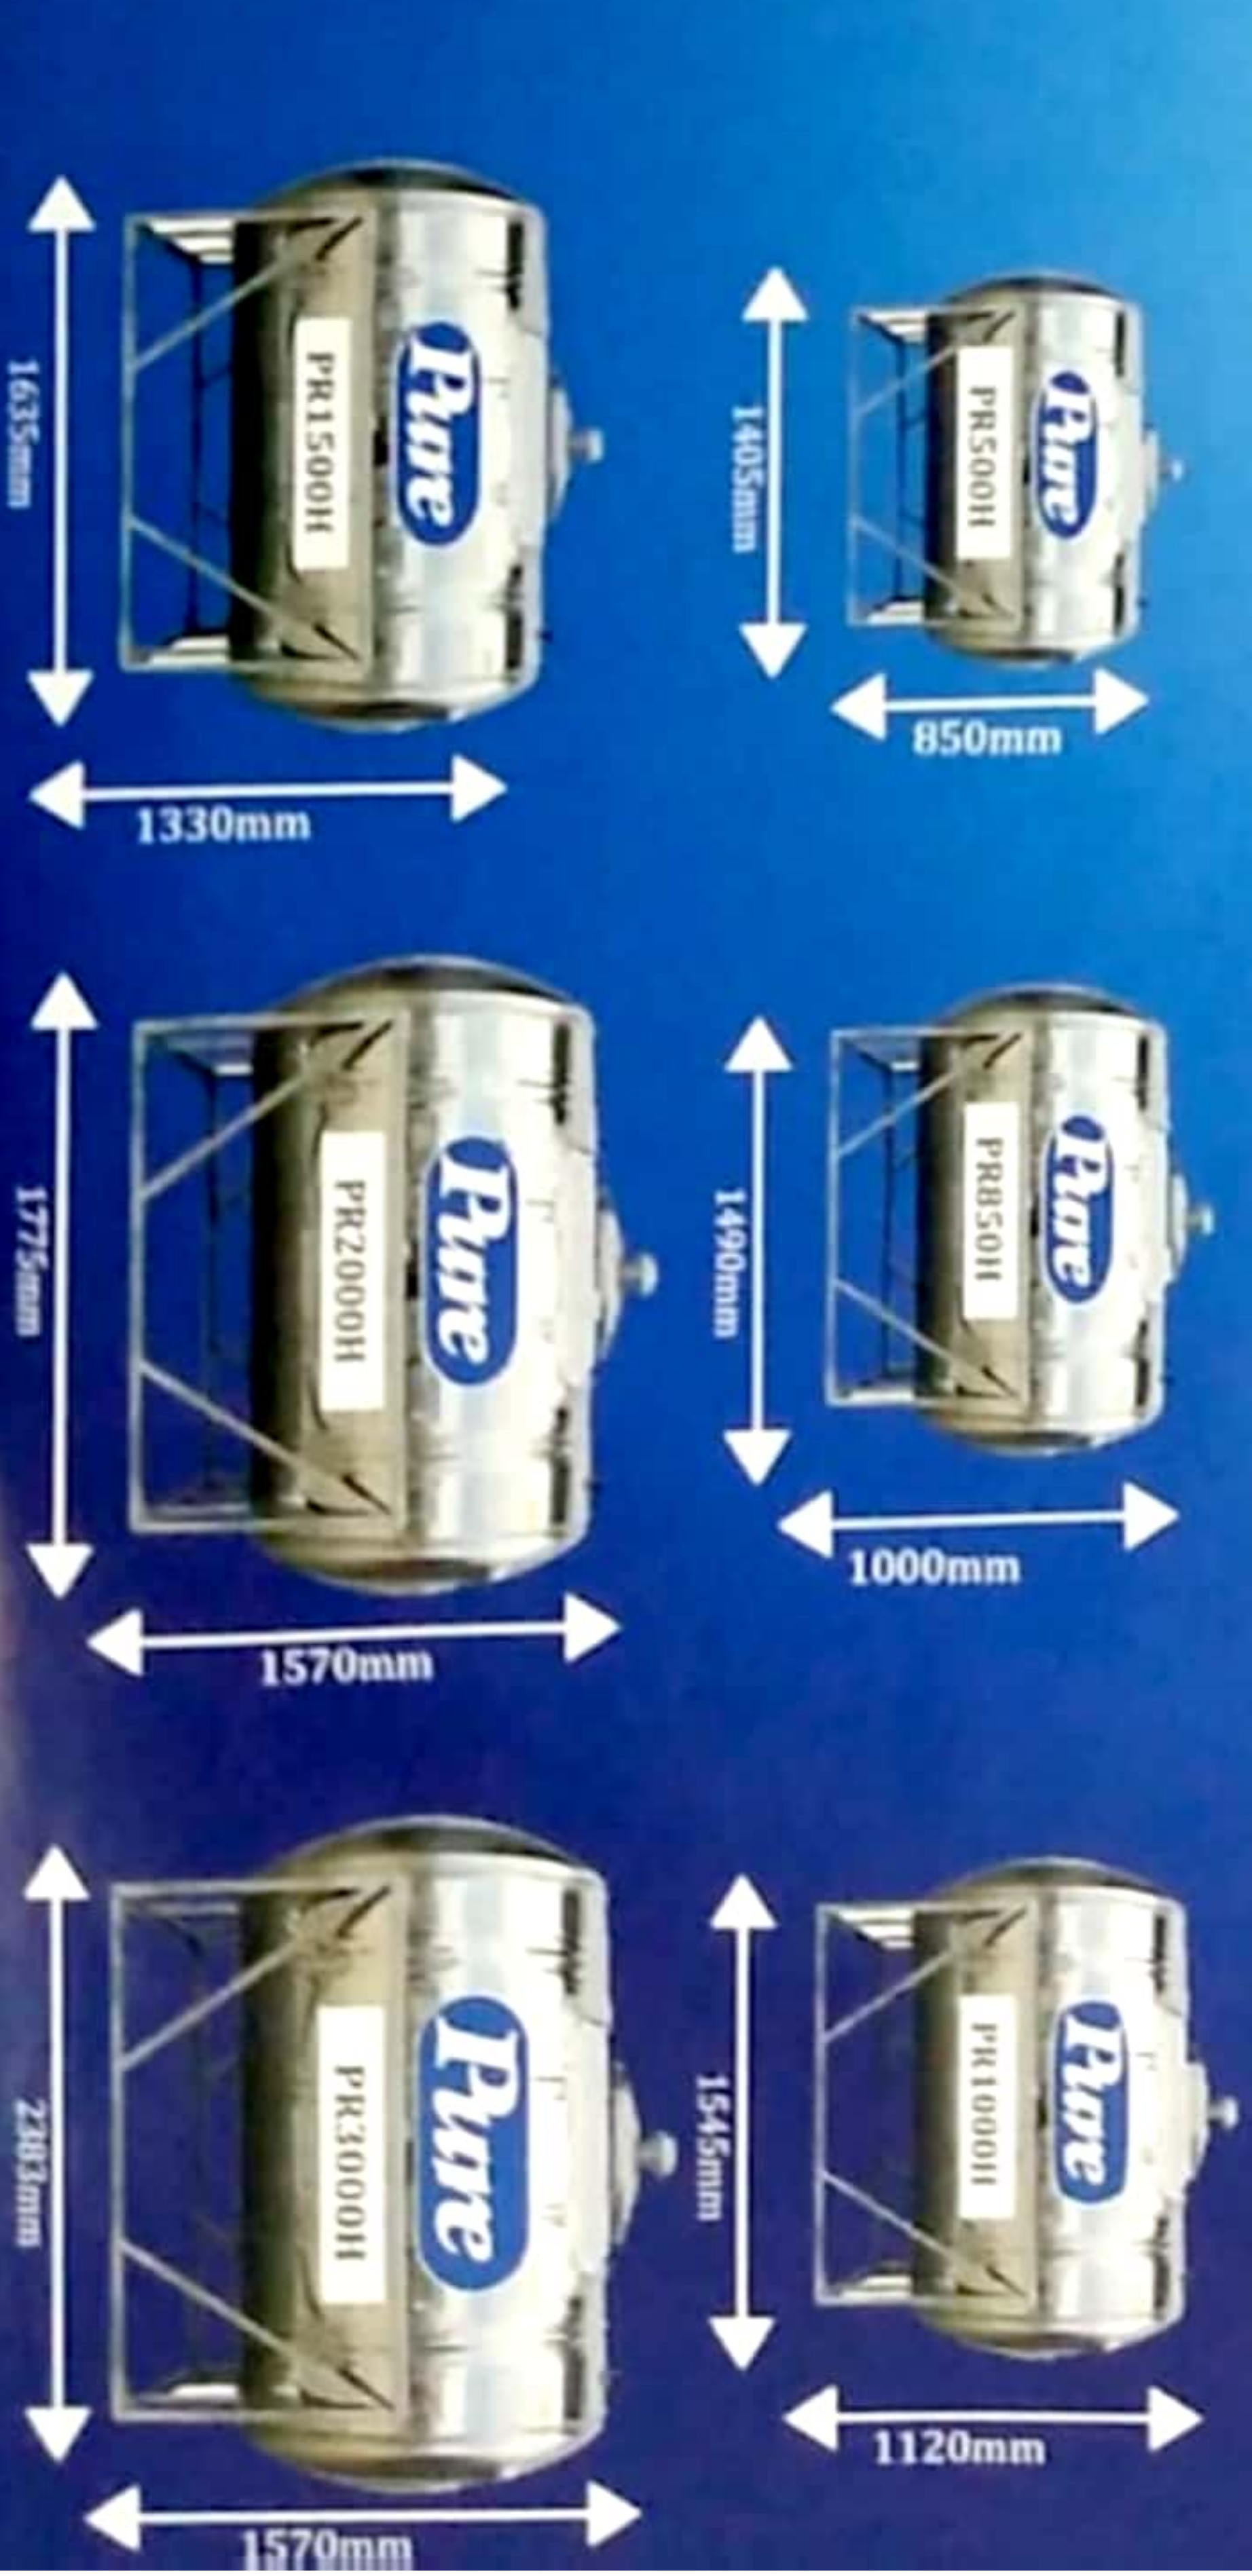

Pure

STAINLESS STEEL WATER TANK

- Available in wide range of sizes from 500 litres to 3,000 litres
- High physical strength and durability
- Ease of handling and installation
- High resistance to crack, temperature and corrosion
- Manufactured in compliance with established standards
- Aesthetic designs
- Custom sizes are available upon request
- Product comes with free float valve
- All the tanks are supplied with lids

ROUND BOTTOM SERIES (VERTICAL WITH STAND)

Model	Maximum Capacity		Maximum Diameter	Overall Height With Stand	Unit Price (RM)
	Litres	Gallons			
PR500S	500	110	700 MM	1750 MM	1,100.00
PR850S	850	200	850 MM	1800 MM	1,530.00
PR1000S	1000	220	970 MM	1810 MM	1,700.00
PR1500S	1500	330	1180 MM	1860 MM	2,250.00
PR2000S	2000	450	1420 MM	2100 MM	2,950.00
PR3000S	3000	670	1420 MM	2660 MM	4,380.00

FLAT BOTTOM SERIES (VERTICAL WITHOUT STAND)

Model	Maximum Capacity		Maximum Diameter	Overall Height Without Stand	Unit Price (RM)
	Litres	Gallons			
PR500B	500	110	700 MM	1440 MM	1,000.00
PR850B	850	200	850 MM	1480 MM	1,360.00
PR1000B	1000	220	970 MM	1505 MM	1,450.00
PR1500B	1500	330	1180 MM	1550 MM	1,920.00
PR2000B	2000	450	1420 MM	1620 MM	2,580.00
PR3000B	3000	670	1420 MM	2230 MM	3,930.00

ROUND BOTTOM SERIES (HORIZONTAL WITH STAND)

Model	Maximum Capacity		Maximum Diameter	Overall Height With Stand	Length	Unit Price (RM)
	Litres	Gallons				
PR500H	500	110	700 MM	850 MM	1405 MM	1,450.00
PR850H	850	200	850 MM	1000 MM	1490 MM	2,040.00
PR1000H	1000	220	970 MM	1120 MM	1545 MM	2,300.00
PR1500H	1500	330	1180 MM	1330 MM	1635 MM	3,000.00
PR2000H	2000	450	1420 MM	1570 MM	1775 MM	4,000.00
PR3000H	3000	670	1420 MM	1570 MM	2383 MM	5,100.00